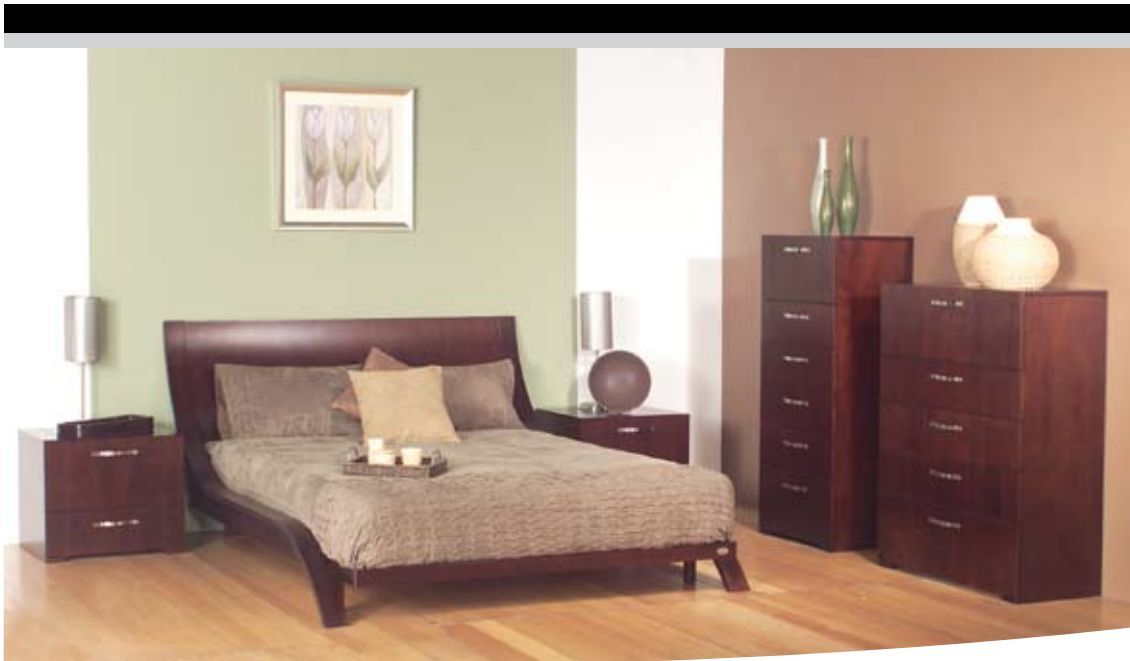

Soiree Collection

Large Wall Mirror:
H: 600 x W: 1190 x D: 25mm

Dresser Chest:
H: 704x W: 1192 x D: 498mm

Bed Side Table:
H: 342x W: 595 x D: 495mm

Lingerie Chest:
H: 1404x W: 595 x D: 415mm

Tallboy Chest:
H: 1212x W: 895 x D: 415mm

Media Unit:
H: 510 x W: 1192 x D: 498mm

Cheval Mirror:
H: 1710 x W: 445 x D: 445mm

Hidden Drawers in all furniture pieces

Bed Sizes:

	Height	Width	Depth
King	1000	2050	2250
Queen	1000	1750	2250
King Single	1000	1275	2250

Bedhead is available in all sizes

Timber Species: Anegre Veneer

Features: Hidden Drawers in all furniture pieces, Unique Contemporary Sleigh Design. Dovetail Draws, Lacquered throughout, Stainless Steel Handles, Galvanised Ball Bearing Draw Runners, Tongue and Groove Construction.