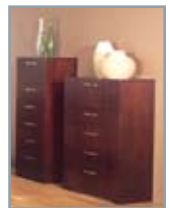

Soiree Collection

Large Wall Mirror:
H: 600 x W: 1190 x D: 25mm

Dresser Chest:
H: 704x W: 1192 x D: 498mm

Bed Side Table:
H: 342x W: 595 x D: 495mm

Lingerie Chest:
H: 1404x W: 595 x D: 415mm

Tallboy Chest:
H: 1212x W: 895 x D: 415mm

Media Unit:
H: 510 x W: 1192 x D: 498mm

Cheval Mirror:
H: 1710 x W: 445 x D: 445mm

Hidden Drawers in all furniture pieces

Bed Sizes:

	Height	Width	Depth
King	1000	2050	2250
Queen	1000	1750	2250
King Single	1000	1275	2250

Bedhead is available in all sizes

Timber Species: Anegre Veneer

Features: Hidden Drawers in all furniture pieces, Unique Contemporary Sleigh Design. Dovetail Draws, Lacquered throughout, Stainless Steel Handles, Galvanised Ball Bearing Draw Runners, Tongue and Groove Construction.